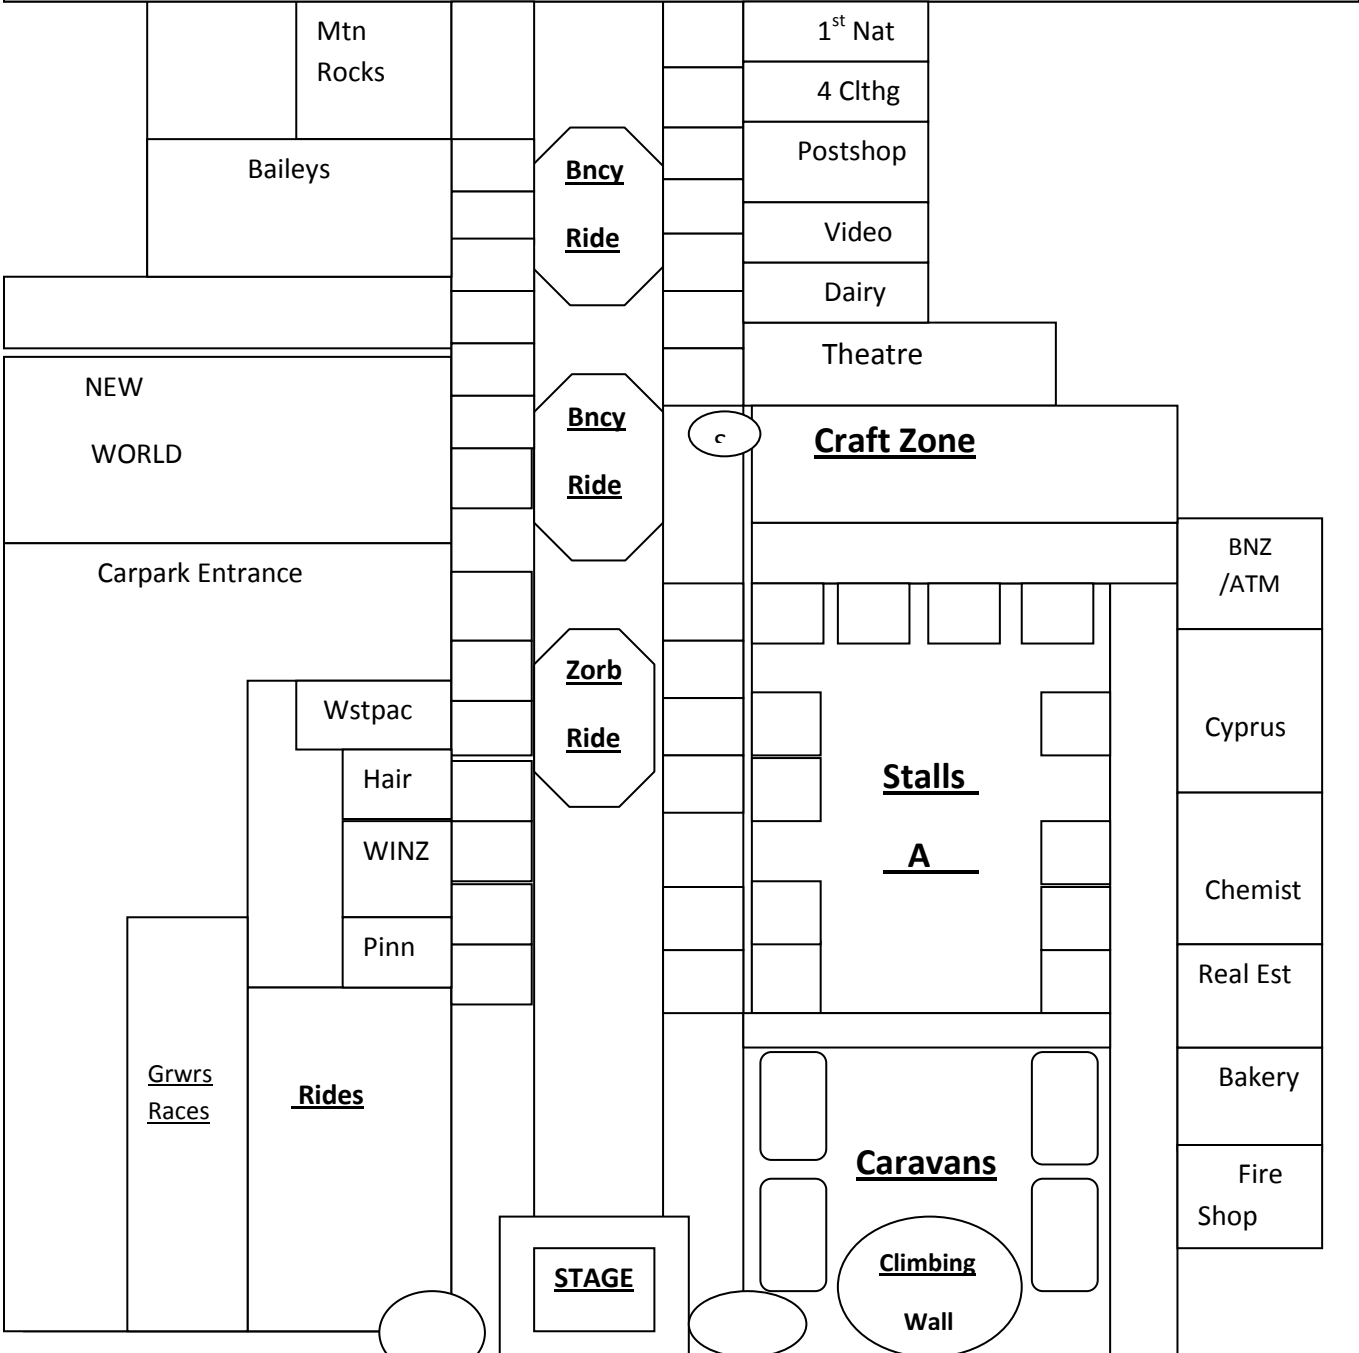

Clyde Street

AYR St

Round About

Mtn Rocks

Baileys

NEW WORLD

Carpark Entrance

Grwrs Races

STAGE

1st Nat

4 Clthg

Postshop

Video

Dairy

Theatre

Craft Zone

Real Est

Bakery

Fire Shop

AYR St

Round About